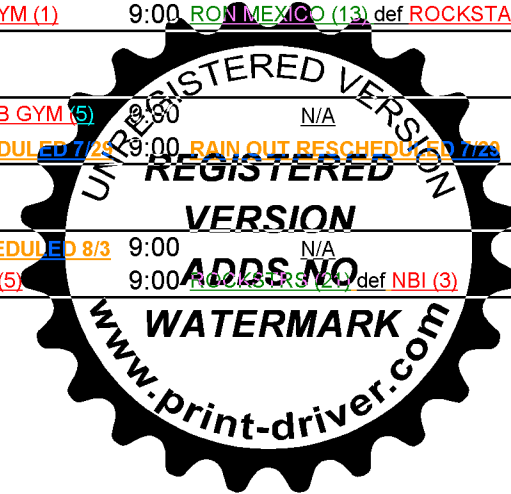

WEEK # 2

Tuesday, 4/27	6:30	WOODPKERS (19) def RCKSTARS (18)	7:45	BLUE DOG (20) def PLAYZ (7)	9:00	N/A
Thursday, 4/29	6:30	VERNDOGS (12) def NBI (10)	7:45	CB GYM (19) def G&A (4)	9:00	SALVO (15) def RON MEX (2)

WEEK # 3

Tuesday, 5/4	6:30	PLAYAZ (20) def CB GYM (5)	7:45	WOODPCKRS (17) def NBI (11)	9:00	N/A
Thursday, 5/6	6:30	SALVO (16) def VERNDOGS (5)	7:45	ROCKSTARS (11) def G&A (9)	9:00	RON MEXICO (9) def BLUE DOG (4)

WEEK # 4

Tuesday, 5/11	6:30	BLUE DOG (15) def CB GYM (10)	7:45	RAIN OUT RESCHEDULED 7/27	9:00	N/A
Thursday, 5/13	6:30	VERNDOGS (11) def ROCKSTRS (6)	7:45	SALVO (13) def G & A (12)	9:00	RON MEXICO (16) def NBI (4)

WEEK # 5

Tuesday, 5/18	6:30	RAIN OUT RESCHEDULED 7/27	7:45	RAIN OUT RESCHEDULED 8/3	9:00	N/A
Thursday, 5/20	6:30	WOODPCKRS (8) def VERNDOGS (5)	7:45	SALVO (9) def CB GYM (1)	9:00	RON MEXICO (13) def ROCKSTARS (12)

WEEK # 6

Tuesday, 5/25	6:30	PLAYAZ (10) def G & A (8)	7:45	RCKSTRZ(11) def CB GYM (5)	9:00	N/A
Thursday, 5/27	6:30	SALVO (5) def WOODPECKRS (4)	7:45	RAIN OUT RESCHEDULED 7/28	9:00	RAIN OUT RESCHEDULED 7/28

WEEK # 7

Tuesday, 6/1	6:30	WOODPCKRS (24) def CB GYM (11)	7:45	ACCIDENT-RESCHEDULED 8/3	9:00	N/A
Thursday, 6/3	6:30	BLUE DOG (17) def VERNDOGS (13)	7:45	SALVO (11) def NBI (5)	9:00	ROCKSTARS (24) def NBI (3)

HALFWAY POINT

WEEK # 8