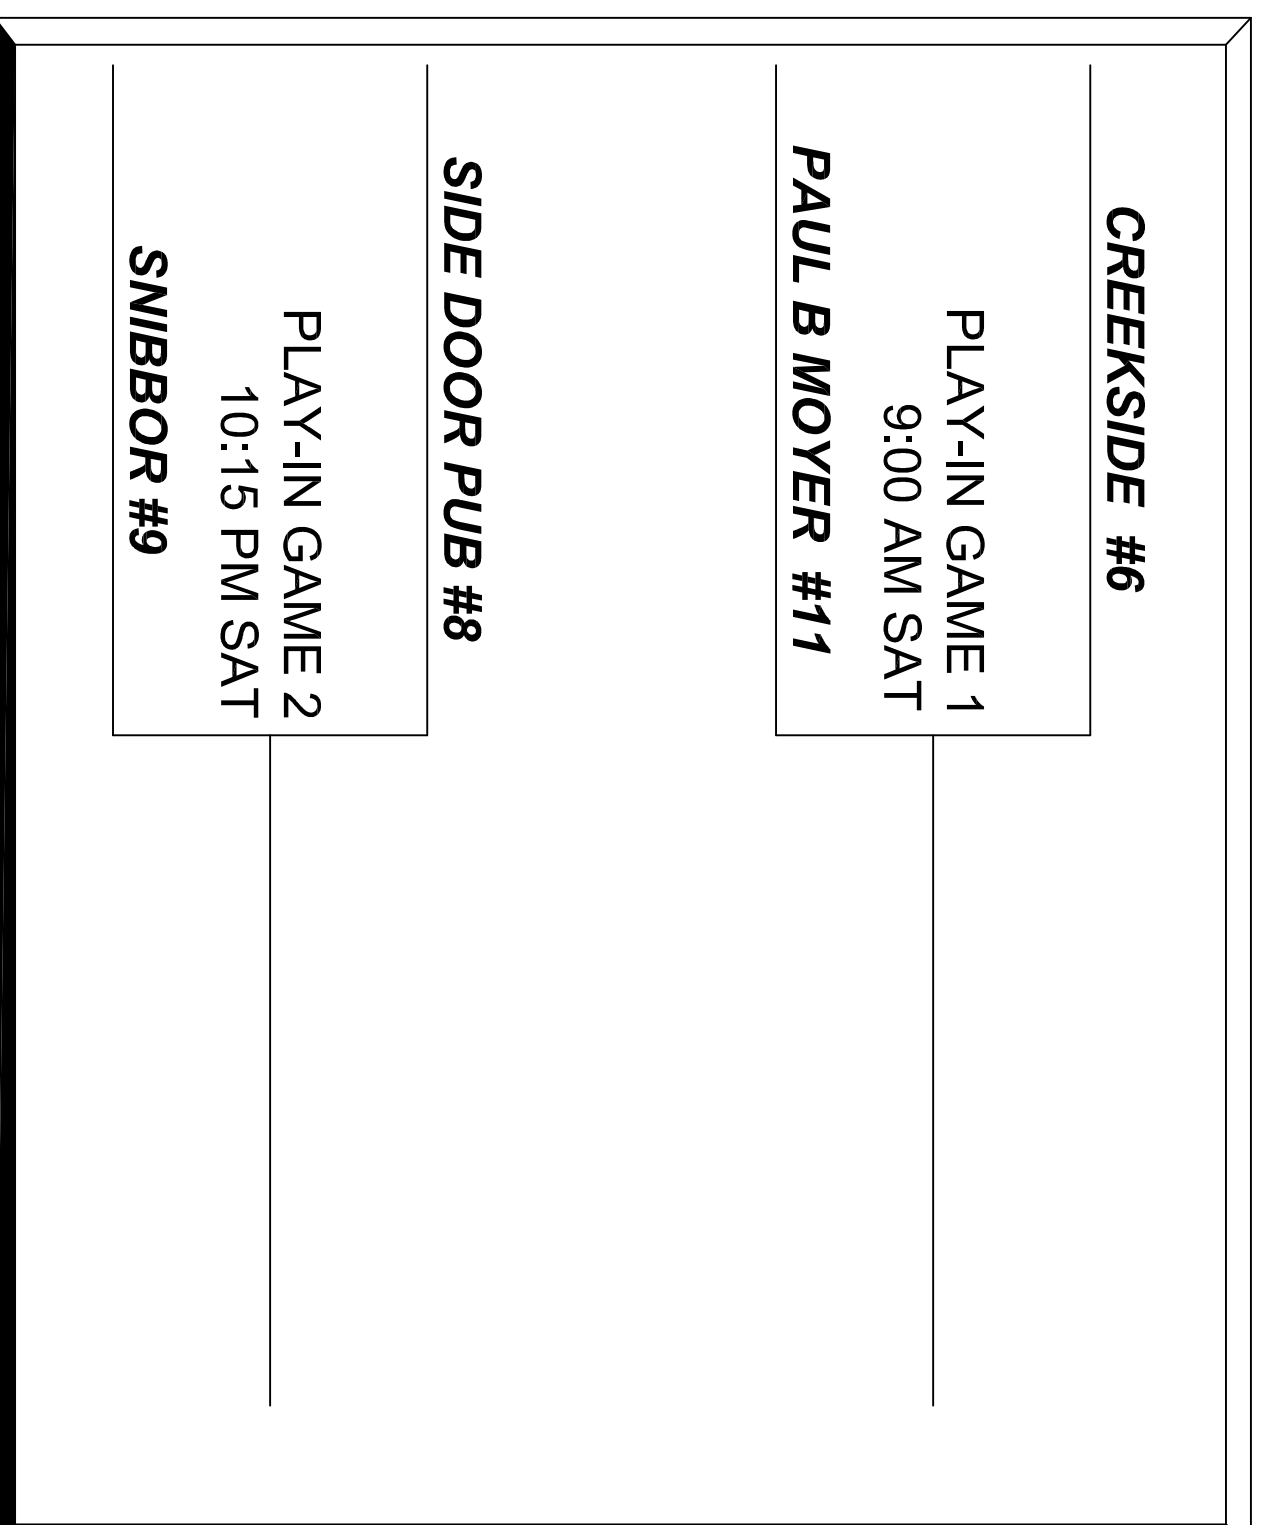

PLAY-IN MATCHUPS

2015 PLAYOFF BRACKET

SATURDAY, AUGUST 22nd

SUNDAY, AUGUST 23rd